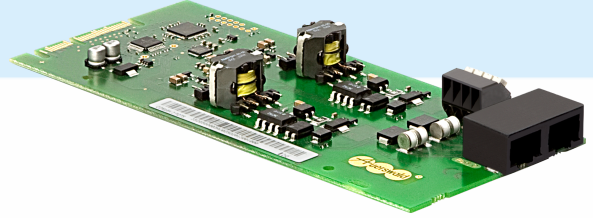

# COMpact 2FXO Module

Expansion module for COMpact systems with two analogue trunk lines including fax switch (active/passive)

- 2 analogue exchange lines (DTMF, selectable impedance)
- Number and name display (CLIP and CNIP)
- Active and passive fax switch
- Implementation of ISDN comfort functions, e.g. Calling Line Identity Restriction (CLIR), Call forwarding (CF)

## Your advantages in detail

The COMpact 2FXO Module expands the ITC systems COMpact 4000, 5000/5000R, 5200/5000R and 5500R

by two analogue exchange lines with number and name display (CLIP/CNIP). Both ports offer active and passive fax detection.

## MODULE CONNECTION OPTIONS

- 2 analogue trunk lines (CLIP/CNIP enabled, DTMF)

## TECHNICAL SPECIFICATIONS

- Trunk line: 2 analogue exchange lines, DTMF, CLIP via FSK/DTMF